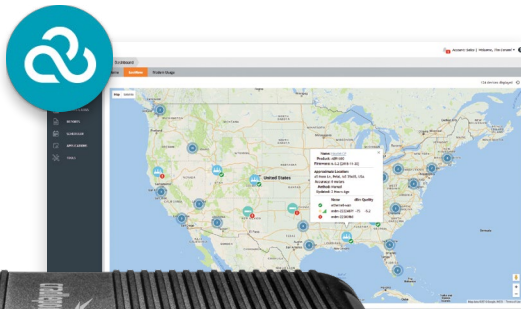

The Cradlepoint COR IBR1700 router is a ruggedized Gigabit-Class LTE networking platform that provides the next step on the Pathway to 5G. It is designed for persistent connectivity across a wide range of commercial and public sector in-vehicle and mobile applications, including first responders, mobile command centers, mass transit and school buses, commercial truck fleets, and near-shore vessels.

With the available Gigabit-Class LTE modem, optional second modem, 802.11ac Wave 2 dual-band, and dual-concurrent Gigabit WiFi, the IBR1700 routers provide reliable 24x7 connectivity for employees and devices, both inside and outside the vehicle.

Mobile networks require strong security for various implementations including on-board public WiFi and cloud application access. Offering multi-zone firewalls, IDS/IPS, Internet security, and FIPS 140-2 certification, Cradlepoint mitigates security risks for mobile networks and users.

Cradlepoint COR IBR1700 is sold with the NetCloud Essentials Plan, an all-inclusive networking service package comprised of services, hardware, and support.

The NetCloud Service for Mobile includes:

- NetCloud management & control service with branch-specific capabilities
- Customer choice of purpose-built hardware
- 24x7 support & limited lifetime warranty
- Option to purchase add-on plans for Advanced functionality

Key Features

Networking Features

- High network availability with optional second modem
- Supports SIM-based Auto-Carrier Selection worldwide
- Ruggedized for vibration, shock, dust, splash & humidity
- Wave 2 dual-band, dual-concurrent Gigabit WiFi for multiple device connectivity
- OBD-II port connectivity with optional cable
- Dead reckoning with Dedicated GPS + 3-axis Accelerometer + OBD-II
- Ignition sensing & built-in transient & reverse polarity voltage protection
- GPIO ports for IoT & vehicle integrations
- Mobile SD-WAN

Extensibility Features

- Second modem slot for increased availability & bandwidth
- Supports NetCloud OS SDK for Edge Computing
- Supports NetCloud API to utilize router data in third-party applications & network management tools