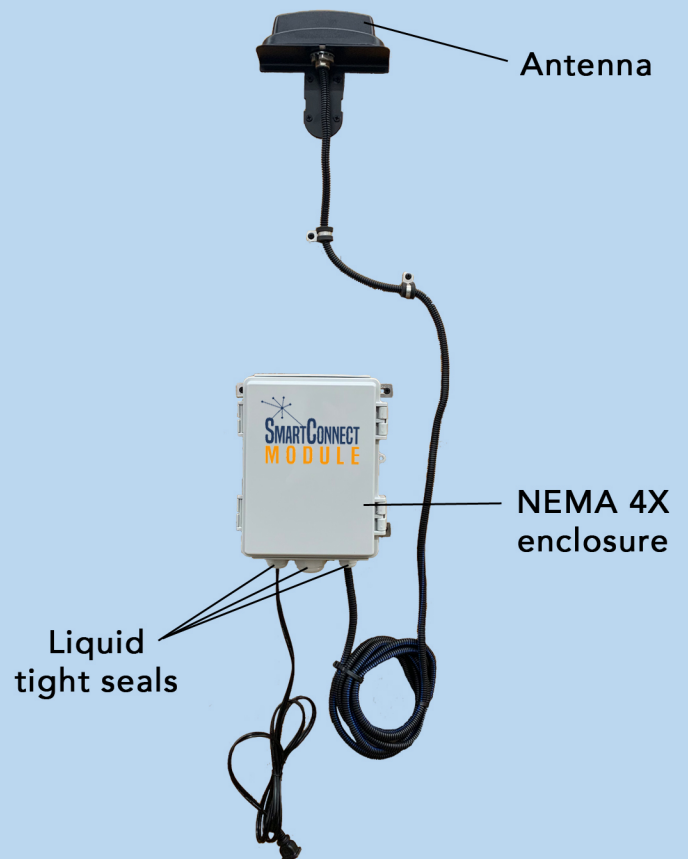

SMARTCONNECT MODULE

THE SMARTCONNECT MODULE PROVIDES SECURE INTERNET ACCESS TO YOUR WEB ACCESSIBLE REMOTE CONTROL EQUIPMENT.

Ready to go out of the box!

Data Software Solution

CDCE, Inc. provides cost-effective, pooled monthly data plans for IoT data applications. Monthly data plans includes managed services, set up, configuration, deployment and support within the cloud based software manager.

Hardware Solution

CDCE, Inc.'s SmartConnect Module is ready to go out of the box. The NEMA 4X rated enclosure is built to offer a superior level of protection from corrosive and extreme environments. The rugged enclosure houses the network components that allows communication to your software solution. The outdoor rated MiMo antenna provides enhanced signal performance for most coverage challenged locations.

Optimized for deployment in industrial-grade applications including energy, utilities, smart city and water management. The SmartConnect Module allows a secure communication to your software solution.

We customize and configure each device to your specific equipment needs.

**CALL US TODAY for your custom SmartConnect Module
888-373-5353**

CDCE, Inc. | adelgado@cdce.com | 22641 Old Canal Rd., Yorba Linda, CA 92887