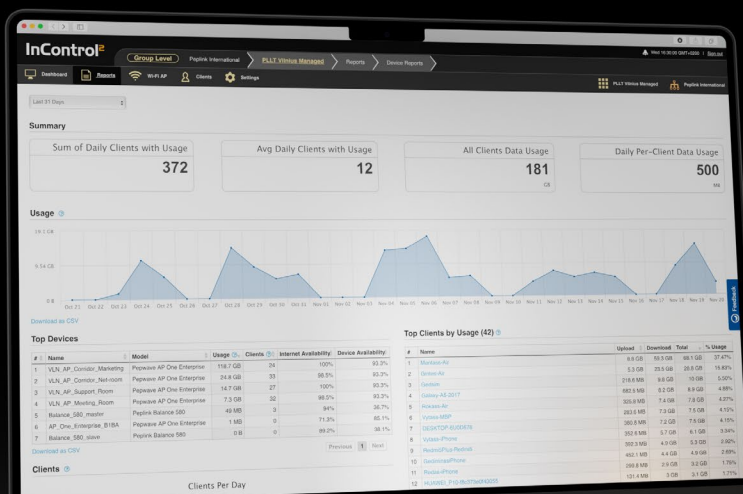

Stay in touch with InTouch

InTouch extends your reach to third party devices connected to the BR1 Mini. Remotely view, configure or troubleshoot third party devices, all within the InControl2 environment, eliminating the need for a separate and costly OOBM infrastructure.