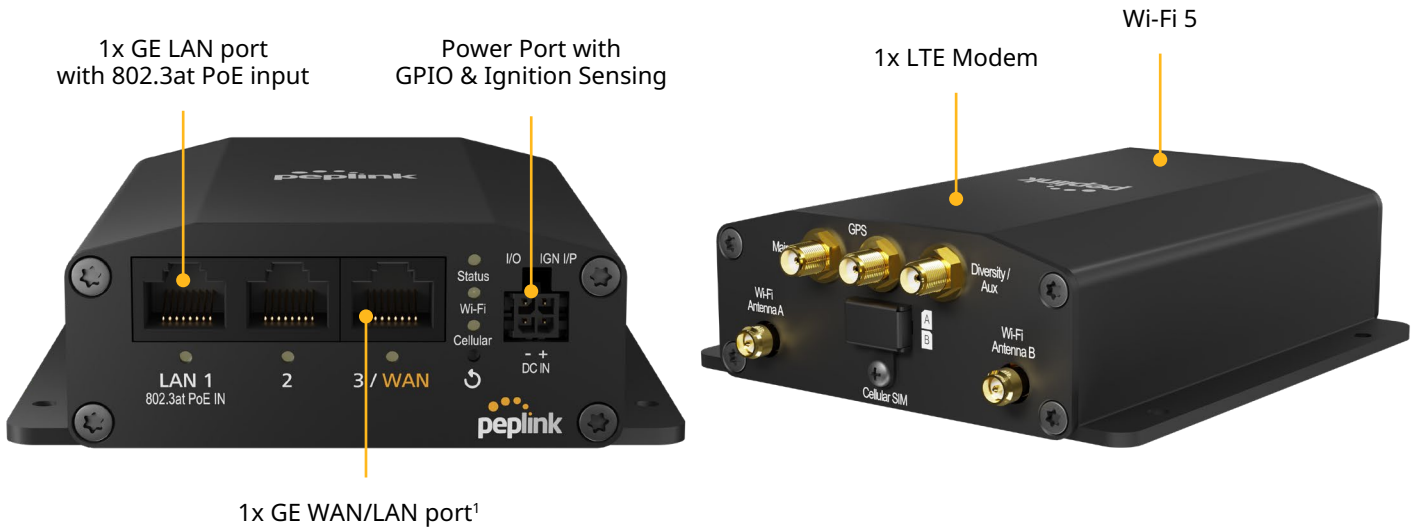

* Feature will be available soon.

[^] With firmware 8.3.1, PrimeCare includes all feature pack features (WAN Activation, Wi-Fi WAN, Hot Failover & WAN Smoothing).

Plug and play, anyone?

SpeedFusion Connect^{*} services makes the BR1 Mini the ultimate plug-and-play device. Power up, switch on, and get connected. SpeedFusion Connect also works with Peplink technologies such as Hot Failover[^], ensuring reliable connectivity is accessible at all times.

Specifications

WAN Interface	1x 10/100/1000M Ethernet ¹ 1x Embedded Cellular Modem with Redundant SIM Slots	Antenna Connectors	2x SMA Cellular Antenna Connectors 2x RP-SMA Wi-Fi Antenna Connectors 1x SMA GPS Antenna Connector
LAN Interface	2x 10/100/1000M Ethernet	Power Input	Power Port: 10V – 30V DC AC Adapter: AC Input 100V–240V / DC Output 12V Power over Ethernet 802.3at
Wi-Fi Interface	Simultaneous Dual-Band (2.4GHz / 5GHz) Wi-Fi 5, 2X2 MIMO Wi-Fi WAN ¹ and/or AP	Power Consumption	13W (nominal), 18W (max.)
SpeedFusion features	Hot Failover ¹ / WAN Smoothing ¹	Dimension	5.0 x 4.2 x 1.4 inches / 125.7 x 107 x 35 mm
Number of SpeedFusion VPN Peers	2 / 5 ²	Weight	0.95 pounds / 430 grams
Feature	GPIO, Ignition Sensing	Operating Temperature	-40° – 149°F / -40° – 65°C
Router Throughput	300Mbps	Humidity	15% – 95% (non-condensing)
SpeedFusion VPN Throughput		Certifications	FCC, CE, RoHS UL 121201 (Class I and Division 2)
- No Encryption	80Mbps	Package Content	1x BR1 Mini 2x LTE Antennas (ACW-235) 2x Dual Band Wi-Fi Antennas (ACW-342) 1x GPS Active Antenna (ACW-232) 1x 12V 2A 4pin Power Supply (ACW-632)
- 256-bit AES	20 Mbps / 60Mbps ²	SIM Card Size	Nano-SIM (4FF)
Recommended Users	1-60	Warranty	1-Year Limited Warranty
Cellular Data Rate³ (Downlink/Uplink)	CAT-7: 300 Mbps/150 Mbps CAT-6: 300 Mbps/50 Mbps CAT-4: 150 Mbps/50 Mbps		