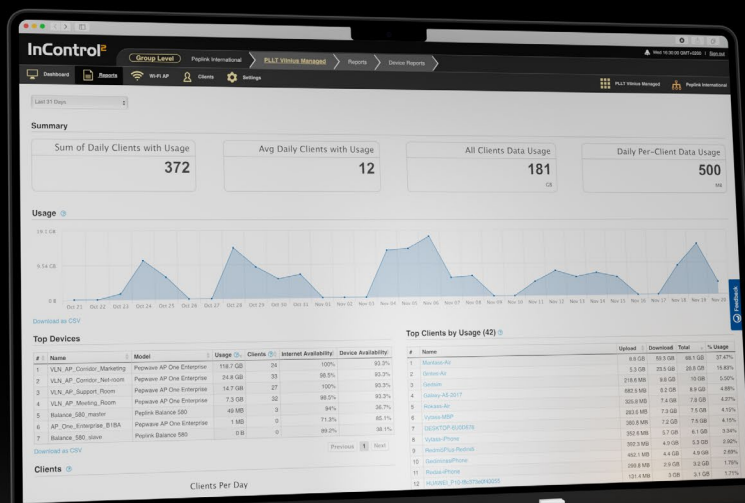

Stay in touch with InTouch

InTouch extends your reach to third party devices connected to the BR1 Mini. Remotely view, configure or troubleshoot third party devices, all within the InControl2 environment, eliminating the need for a separate and costly OOBM infrastructure.